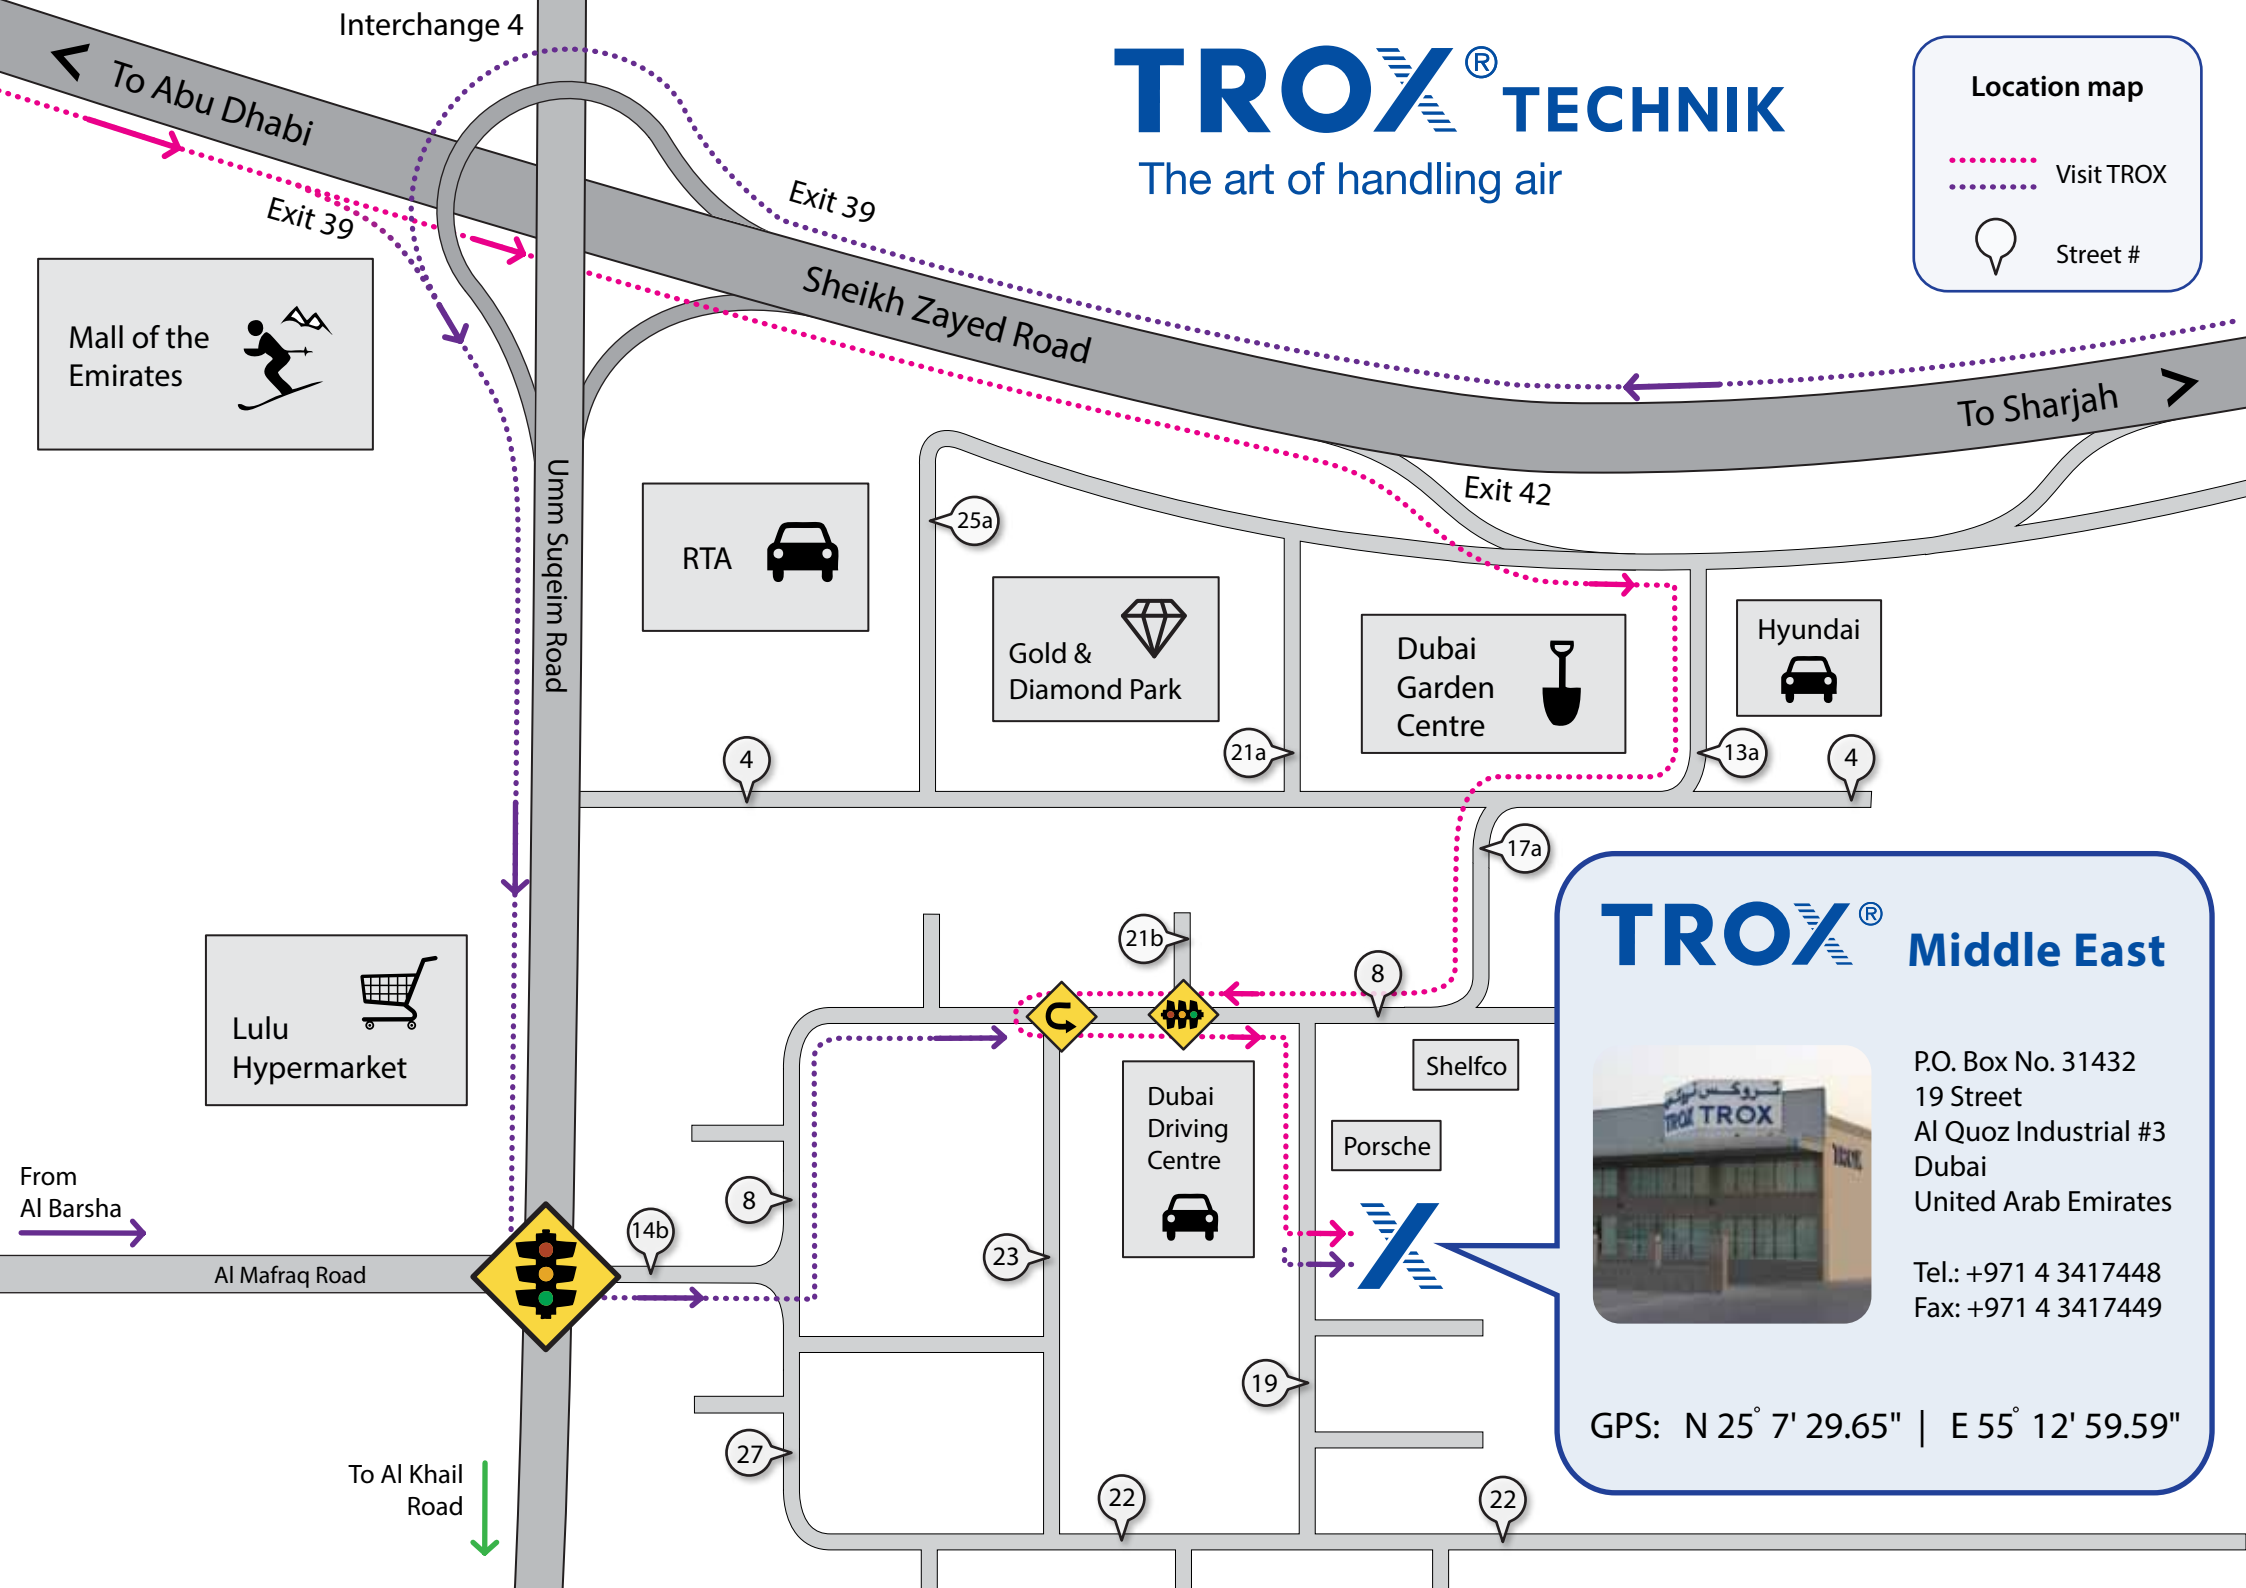

TROX[®] TECHNIK

The art of handling air

Location map

- Visit TROX
- Street #

TROX[®] Middle East

P.O. Box No. 31432
 19 Street
 Al Quoz Industrial #3
 Dubai
 United Arab Emirates

Tel.: +971 4 3417448
 Fax: +971 4 3417449

GPS: N 25° 7' 29.65" | E 55° 12' 59.59"